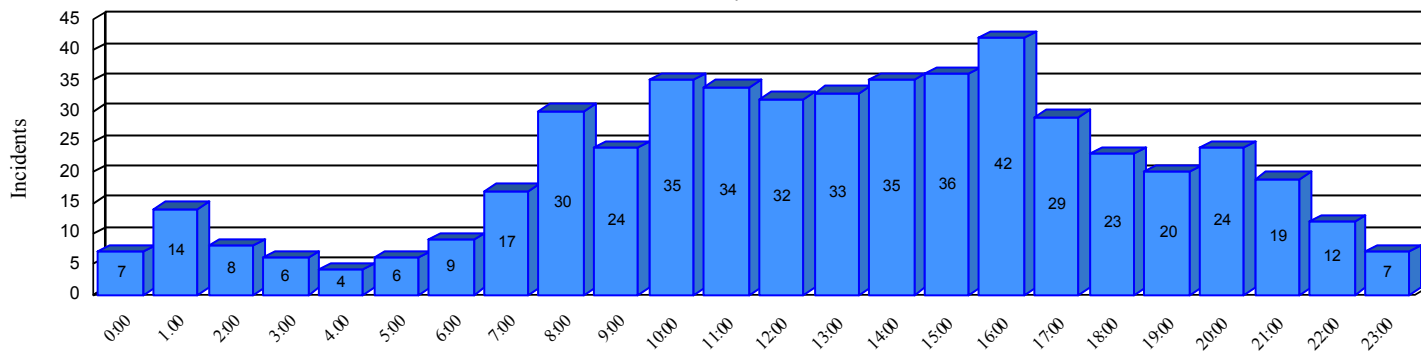

Incidents by Hour