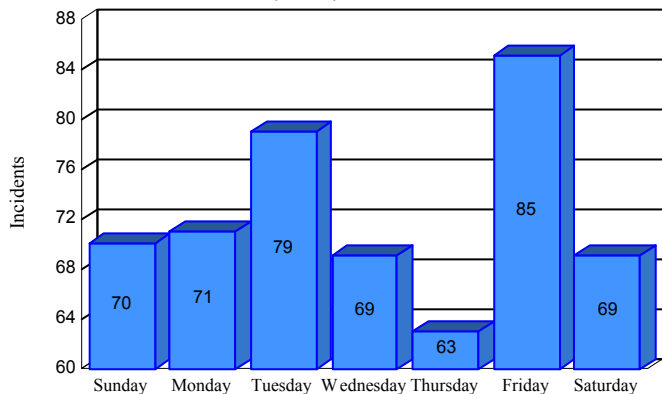

Station Incident Summary

Station **52**

01/01/2017 to 12/31/2017

SLU

Total Calls for this Report 506

Incidents by Day

Incidents by Day of the Week

Incidents by Month