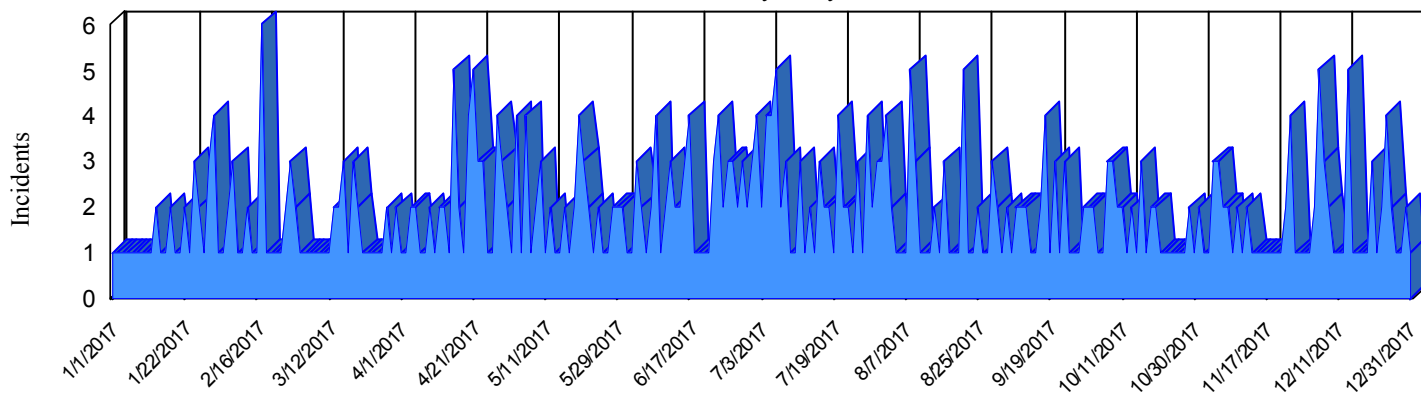

Station Incident Summary

Station **52**

01/01/2017 to 12/31/2017

SLU

Total Calls for this Report 506

Incidents by Day

Incidents by Day of the Week

Incidents by Month