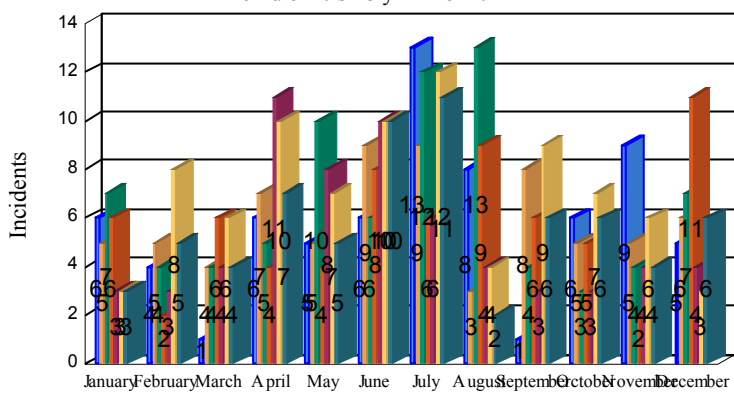

Station Incident Summary

Station **52**

01/01/2017 to 12/31/2017

SLU

Total Calls for this Report 506

Incidents by Day

Incidents by Day of the Week

Incidents by Month

Incidents by Hour

The source of this data is submitted by CAL FIRE through the Computer Aided Dispatch (CAD) system. The data is an estimate and may possibly change. Total statistics on this report are not final, and may not match any other fire statistics provided by CAL FIRE / San Luis Obispo County Fire.