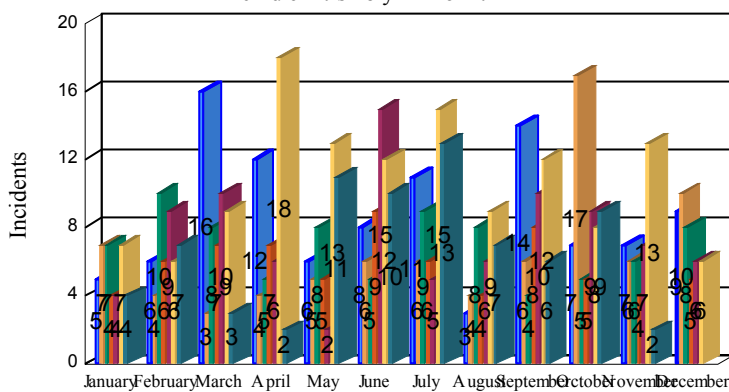

Station Incident Summary

Station **62**

01/01/2017 to 12/31/2017

SLU

Total Calls for this Report **626**

Incidents by Day

Incidents by Day of the Week

Incidents by Month

Incidents by Hour

The source of this data is submitted by CAL FIRE through the Computer Aided Dispatch (CAD) system. The data is an estimate and may possibly change. Total statistics on this report are not final, and may not match any other fire statistics provided by CAL FIRE / San Luis Obispo County Fire.