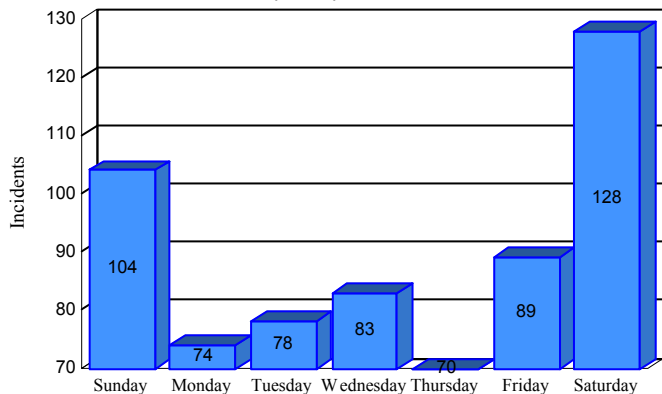

Station Incident Summary

Station **62**

01/01/2017 to 12/31/2017

SLU

Total Calls for this Report **626**

Incidents by Day

Incidents by Day of the Week

Incidents by Month

Incidents by Hour

The source of this data is submitted by CAL FIRE through the Computer Aided Dispatch (CAD) system. The data is an estimate and may possibly change. Total statistics on this report are not final, and may not match any other fire statistics provided by CAL FIRE / San Luis Obispo County Fire.