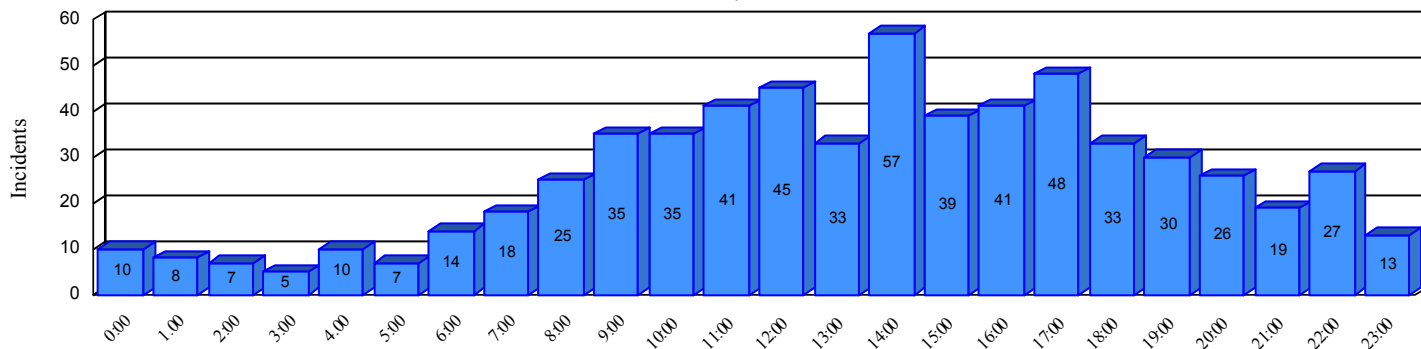

Incidents by Hour