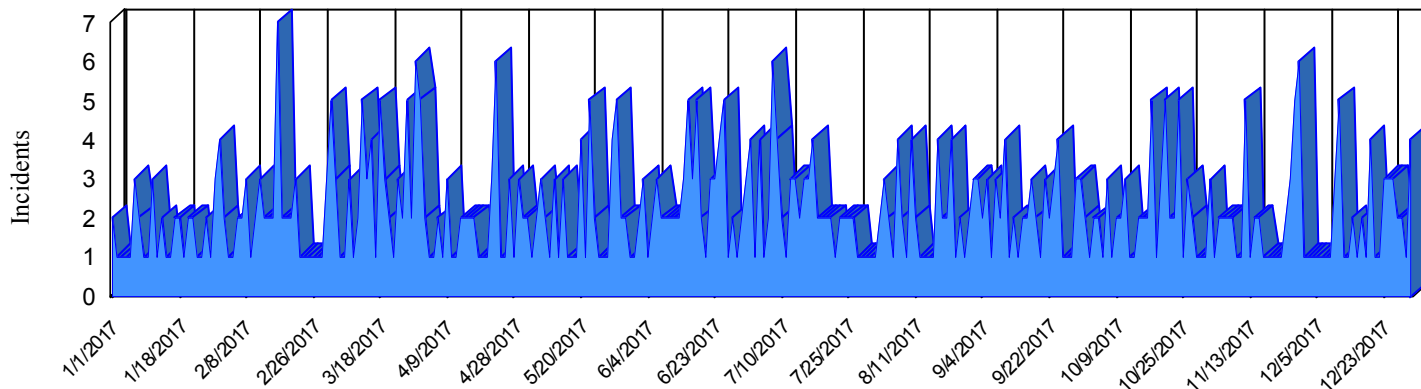

Station Incident Summary

Station **62**

01/01/2017 to 12/31/2017

SLU

Total Calls for this Report **626**

Incidents by Day

Incidents by Day of the Week

Incidents by Month