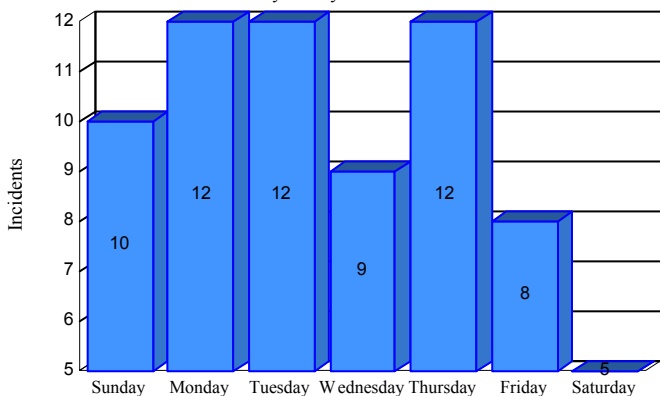

# Station Incident Summary

Station **96**

01/20/2017 to 12/15/2017

**SLU**

**Total Calls for this Report 68**

Incidents by Day

Incidents by Day of the Week

Incidents by Month

Incidents by Hour

The source of this data is submitted by CAL FIRE through the Computer Aided Dispatch (CAD) system. The data is an estimate and may possibly change. Total statistics on this report are not final, and may not match any other fire statistics provided by CAL FIRE / San Luis Obispo County Fire.