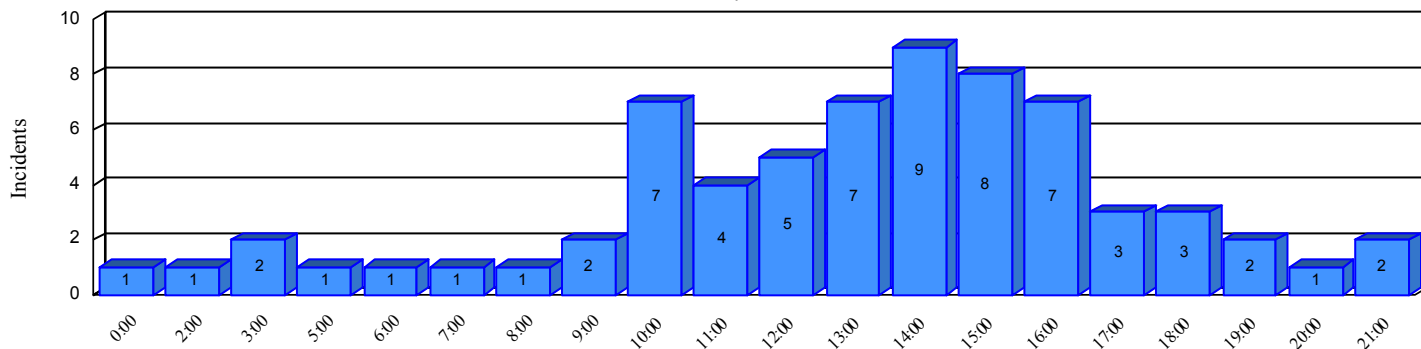

Incidents by Hour