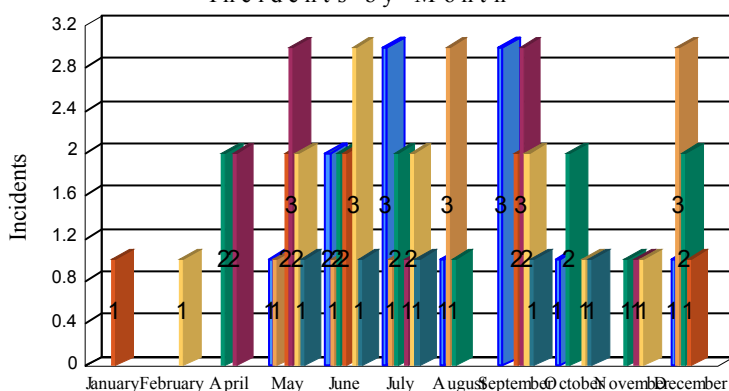

# Station Incident Summary

Station **96**

01/20/2017 to 12/15/2017

**SLU**

**Total Calls for this Report 68**

Incidents by Day

Incidents by Day of the Week

Incidents by Month

Incidents by Hour

The source of this data is submitted by CAL FIRE through the Computer Aided Dispatch (CAD) system. The data is an estimate and may possibly change. Total statistics on this report are not final, and may not match any other fire statistics provided by CAL FIRE / San Luis Obispo County Fire.