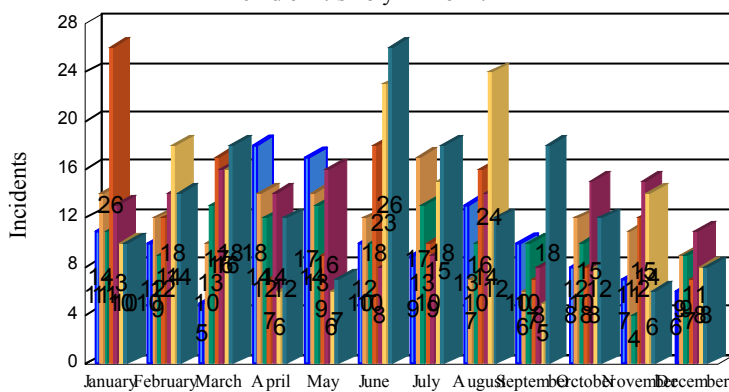

Station Incident Summary

Station **30**

01/01/2018 to 12/31/2018

SLU

Total Calls for this Report 1,002

Incidents by Day

Incidents by Day of the Week

Incidents by Month

Incidents by Hour

The source of this data is submitted by CAL FIRE through the Computer Aided Dispatch (CAD) system. The data is an estimate and may possibly change. Total statistics on this report are not final, and may not match any other fire statistics provided by CAL FIRE / San Luis Obispo County Fire.