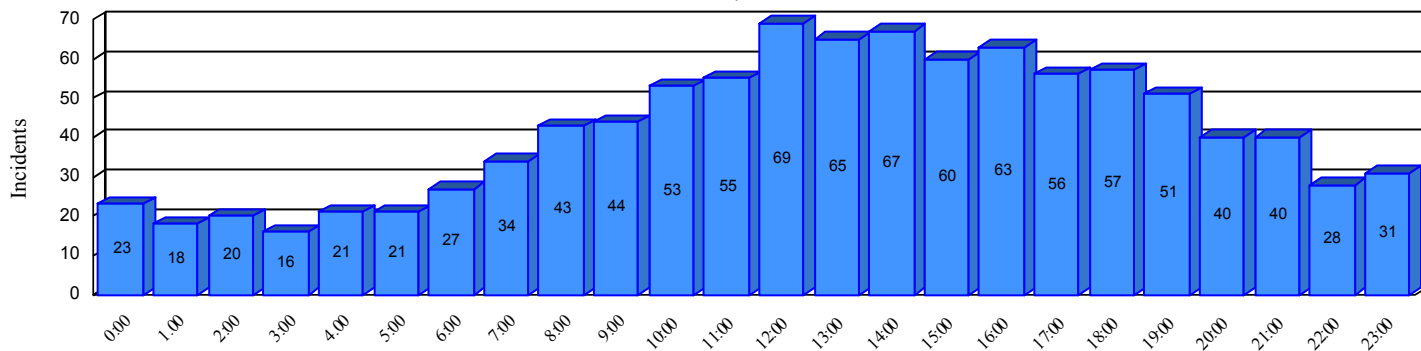

Incidents by Hour