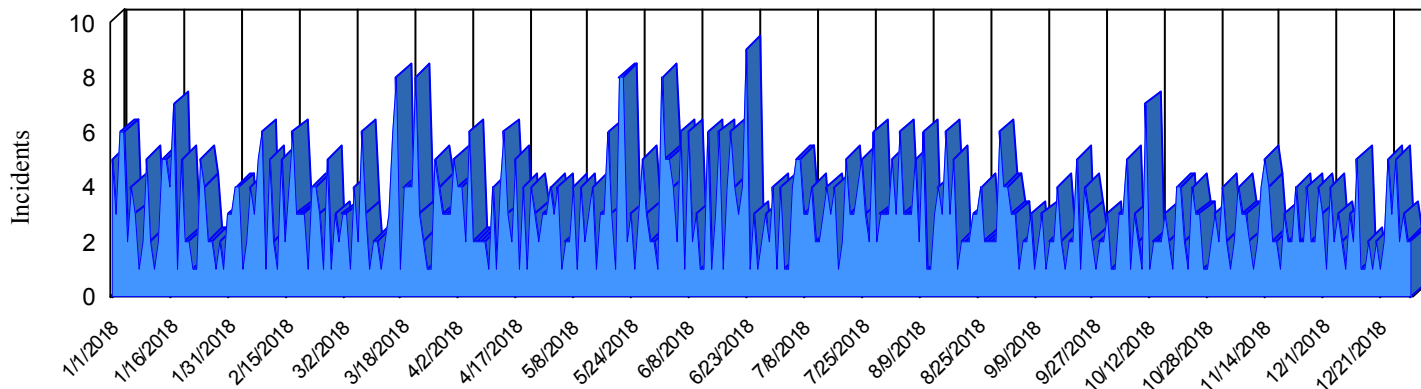

Station Incident Summary

Station **30**

01/01/2018 to 12/31/2018

SLU

Total Calls for this Report 1,002

Incidents by Day

Incidents by Day of the Week

Incidents by Month