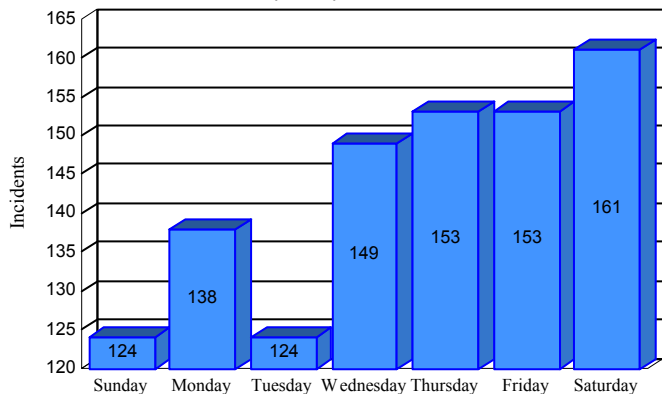

Station Incident Summary

Station **30**

01/01/2018 to 12/31/2018

SLU

Total Calls for this Report 1,002

Incidents by Day

Incidents by Day of the Week

Incidents by Month

Incidents by Hour

The source of this data is submitted by CAL FIRE through the Computer Aided Dispatch (CAD) system. The data is an estimate and may possibly change. Total statistics on this report are not final, and may not match any other fire statistics provided by CAL FIRE / San Luis Obispo County Fire.