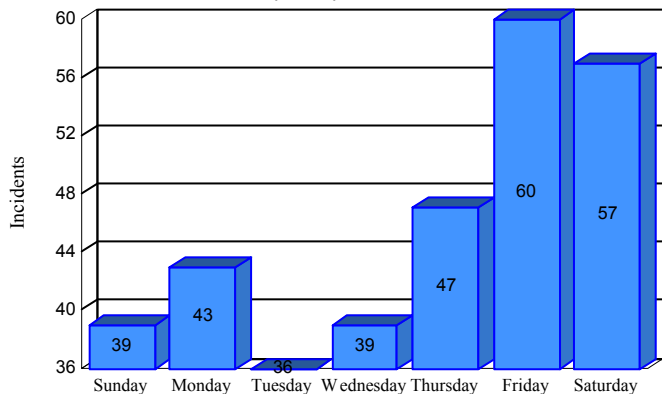

Station Incident Summary

Station **33**

01/01/2018 to 12/29/2018

SLU

Total Calls for this Report **321**

Incidents by Day

Incidents by Day of the Week

Incidents by Month

Incidents by Hour

The source of this data is submitted by CAL FIRE through the Computer Aided Dispatch (CAD) system. The data is an estimate and may possibly change. Total statistics on this report are not final, and may not match any other fire statistics provided by CAL FIRE / San Luis Obispo County Fire.