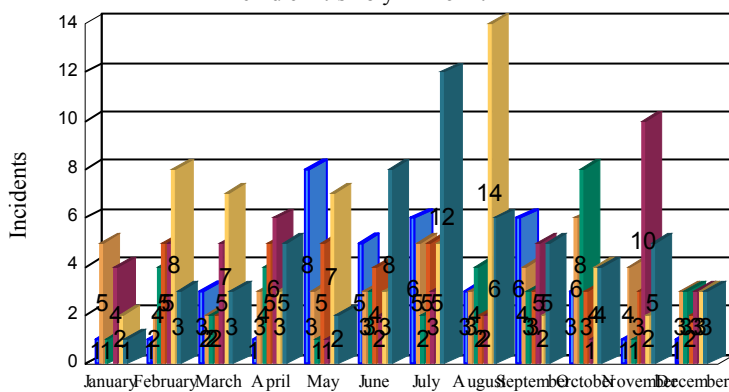

Station Incident Summary

Station **33**

01/01/2018 to 12/29/2018

SLU

Total Calls for this Report **321**

Incidents by Day

Incidents by Day of the Week

Incidents by Month

Incidents by Hour

The source of this data is submitted by CAL FIRE through the Computer Aided Dispatch (CAD) system. The data is an estimate and may possibly change. Total statistics on this report are not final, and may not match any other fire statistics provided by CAL FIRE / San Luis Obispo County Fire.