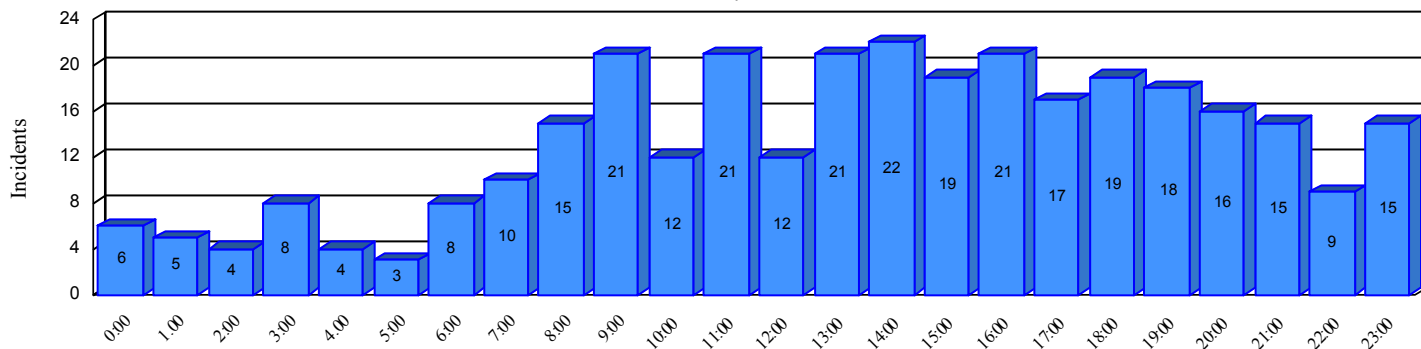

Incidents by Hour