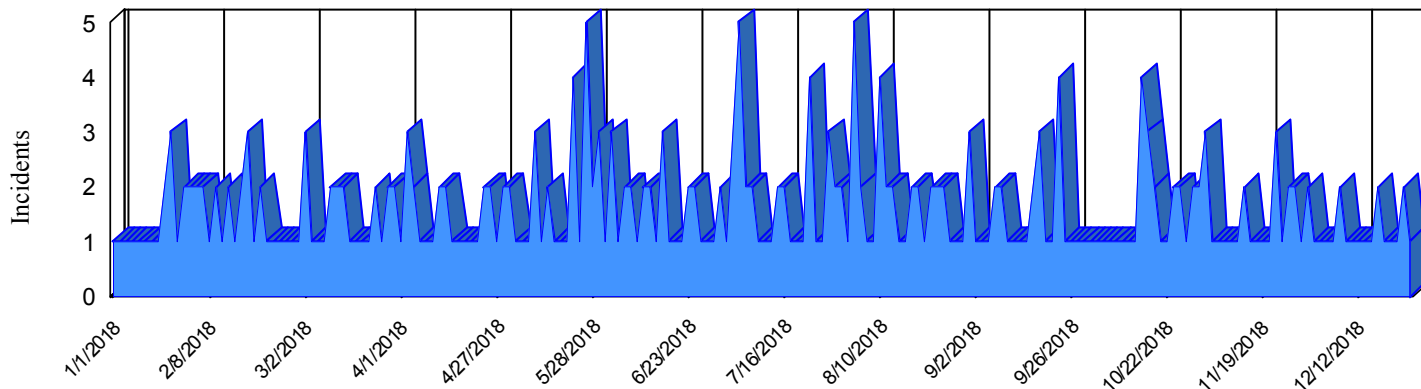

Station Incident Summary

Station **33**

01/01/2018 to 12/29/2018

SLU

Total Calls for this Report **321**

Incidents by Day

Incidents by Day of the Week

Incidents by Month