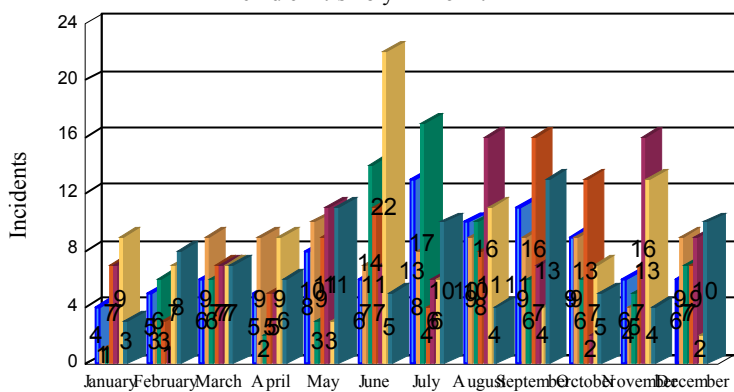

# Station Incident Summary

Station **40**

01/03/2018 to 12/31/2018

**SLU**

**Total Calls for this Report 636**

Incidents by Day

Incidents by Day of the Week

Incidents by Month

Incidents by Hour

The source of this data is submitted by CAL FIRE through the Computer Aided Dispatch (CAD) system. The data is an estimate and may possibly change. Total statistics on this report are not final, and may not match any other fire statistics provided by CAL FIRE / San Luis Obispo County Fire.