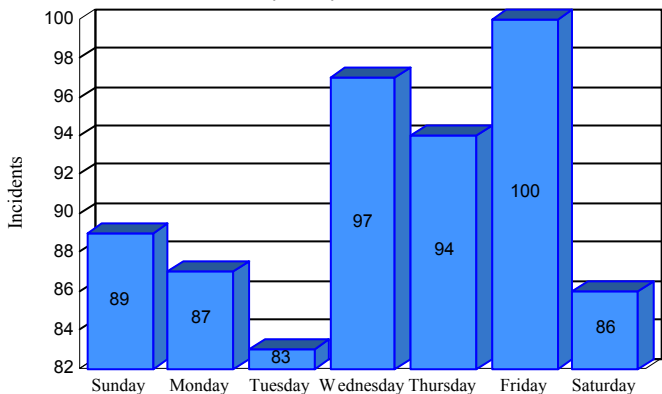

# Station Incident Summary

Station **40**

01/03/2018 to 12/31/2018

**SLU**

**Total Calls for this Report 636**

Incidents by Day

Incidents by Day of the Week

Incidents by Month

Incidents by Hour

The source of this data is submitted by CAL FIRE through the Computer Aided Dispatch (CAD) system. The data is an estimate and may possibly change. Total statistics on this report are not final, and may not match any other fire statistics provided by CAL FIRE / San Luis Obispo County Fire.