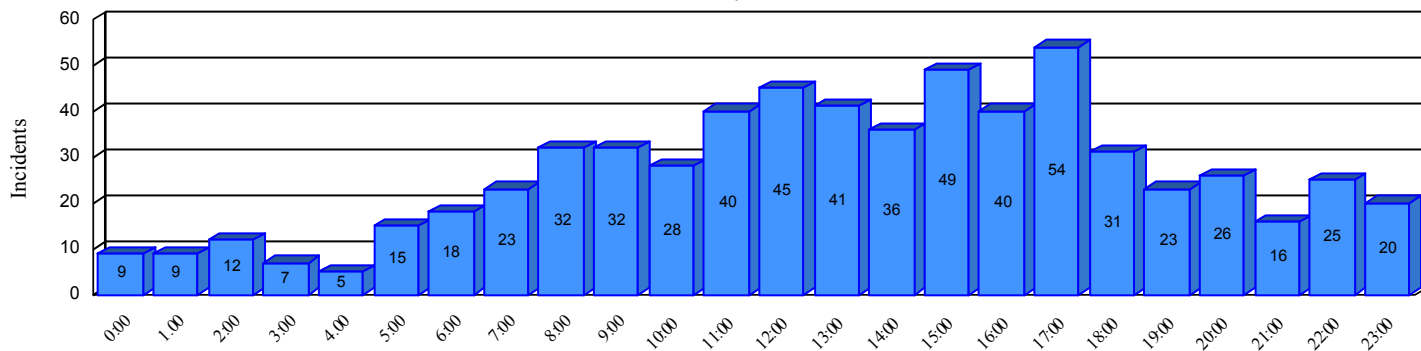

Incidents by Hour