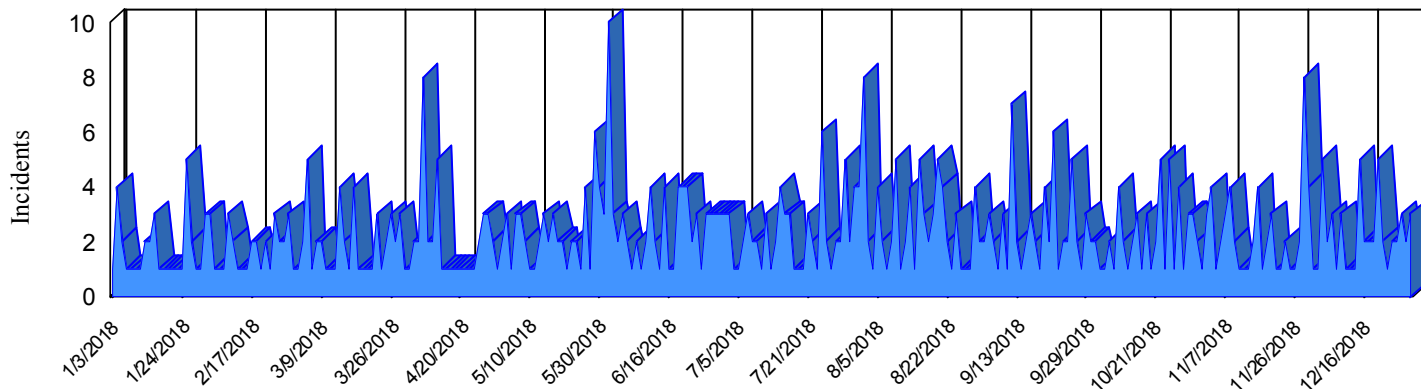

# Station Incident Summary

Station **40**

01/03/2018 to 12/31/2018

**SLU**

**Total Calls for this Report 636**

Incidents by Day

Incidents by Day of the Week

Incidents by Month