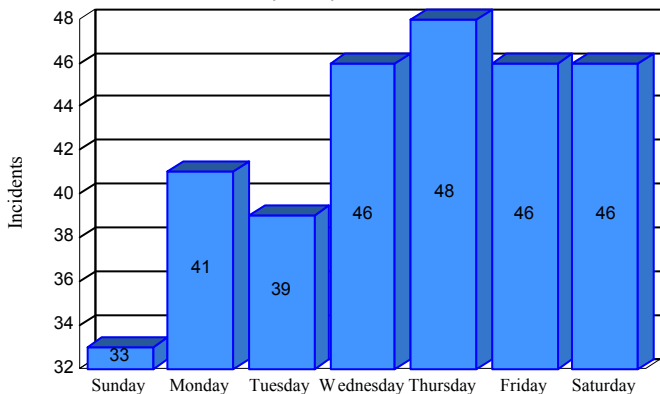

Station Incident Summary

Station **51**

01/01/2018 to 12/31/2018

SLU

Total Calls for this Report 299

Incidents by Day

Incidents by Day of the Week

Incidents by Month