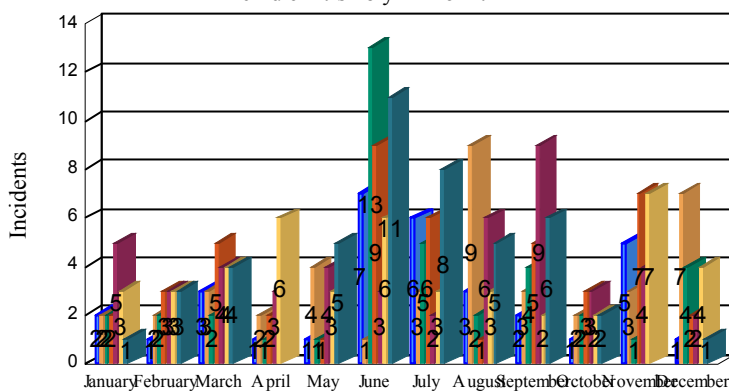

Station Incident Summary

Station **51**

01/01/2018 to 12/31/2018

SLU

Total Calls for this Report 299

Incidents by Day

Incidents by Day of the Week

Incidents by Month