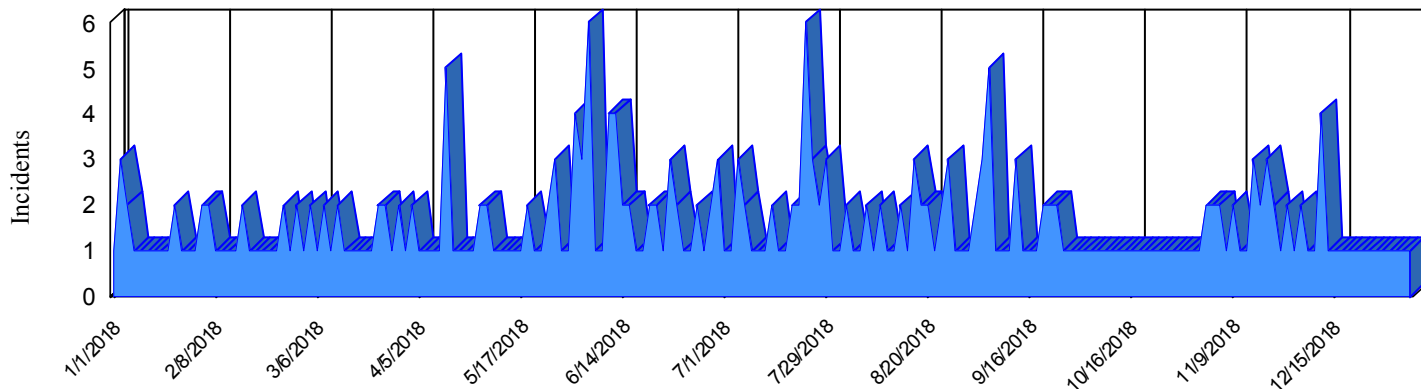

Station Incident Summary

Station **51**

01/01/2018 to 12/31/2018

SLU

Total Calls for this Report 299

Incidents by Day

Incidents by Day of the Week

Incidents by Month