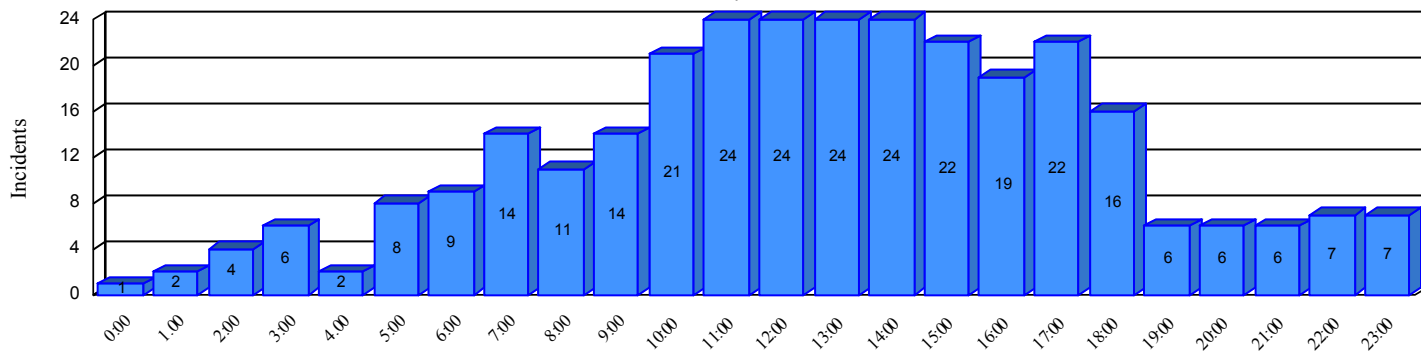

Incidents by Hour