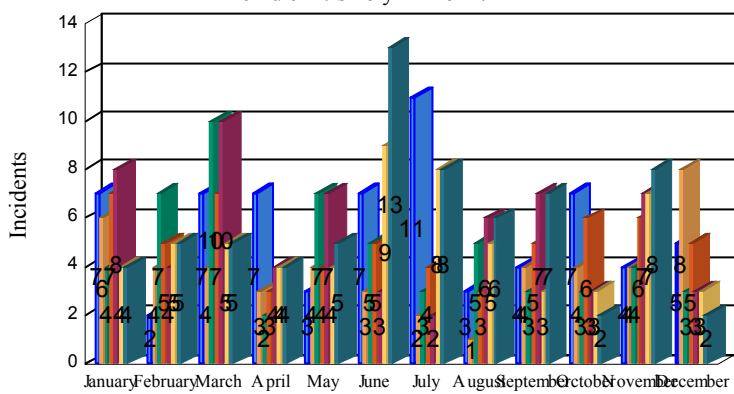

Station Incident Summary

Station **52**

01/01/2018 to 12/31/2018

SLU

Total Calls for this Report 423

Incidents by Day

Incidents by Day of the Week

Incidents by Month

Incidents by Hour

The source of this data is submitted by CAL FIRE through the Computer Aided Dispatch (CAD) system. The data is an estimate and may possibly change. Total statistics on this report are not final, and may not match any other fire statistics provided by CAL FIRE / San Luis Obispo County Fire.