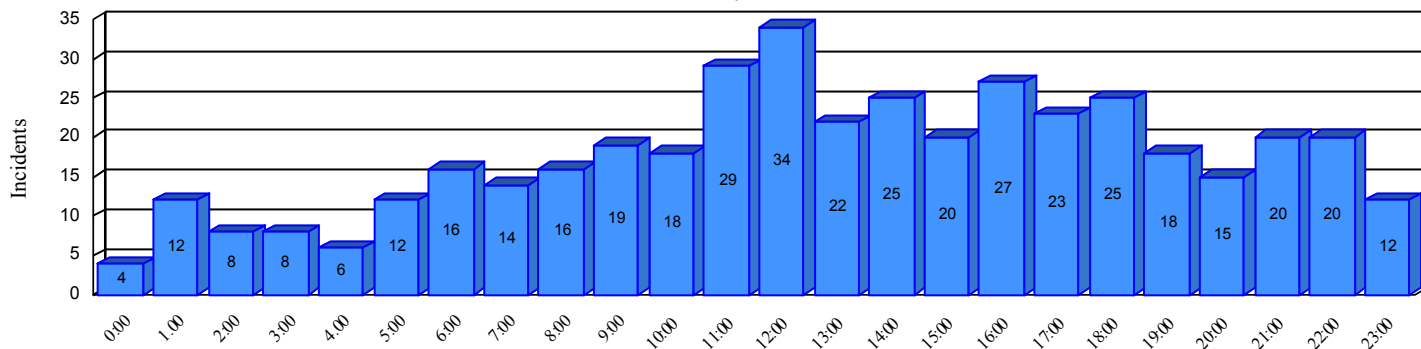

Incidents by Hour