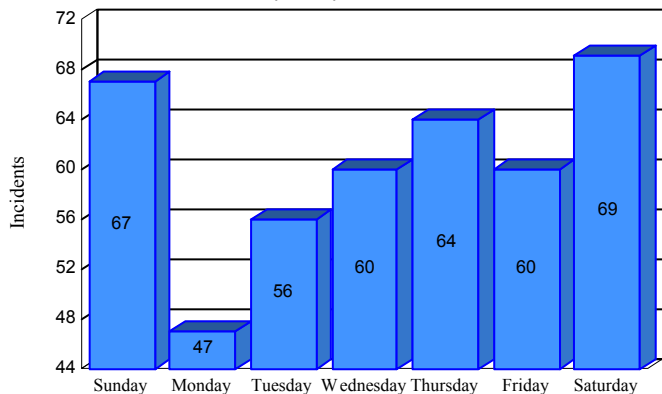

Station Incident Summary

Station **52**

01/01/2018 to 12/31/2018

SLU

Total Calls for this Report 423

Incidents by Day

Incidents by Day of the Week

Incidents by Month