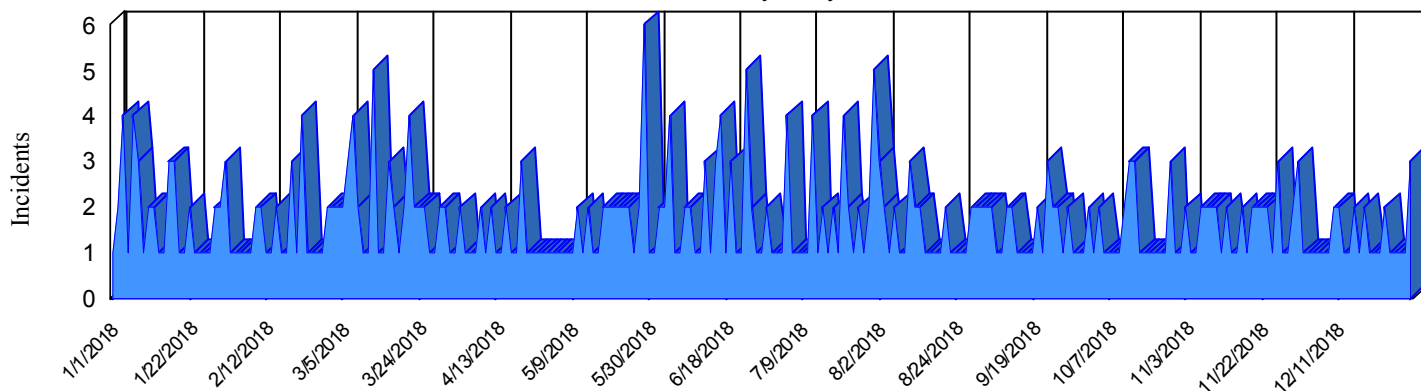

Station Incident Summary

Station **52**

01/01/2018 to 12/31/2018

SLU

Total Calls for this Report 423

Incidents by Day

Incidents by Day of the Week

Incidents by Month