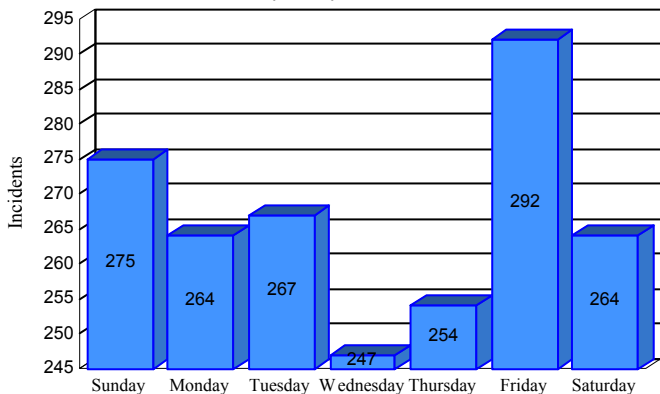

Station Incident Summary

Station **64**

01/01/2018 to 12/31/2018

SLU

Total Calls for this Report 1,863

Incidents by Day

Incidents by Day of the Week

Incidents by Month

Incidents by Hour

The source of this data is submitted by CAL FIRE through the Computer Aided Dispatch (CAD) system. The data is an estimate and may possibly change. Total statistics on this report are not final, and may not match any other fire statistics provided by CAL FIRE / San Luis Obispo County Fire.