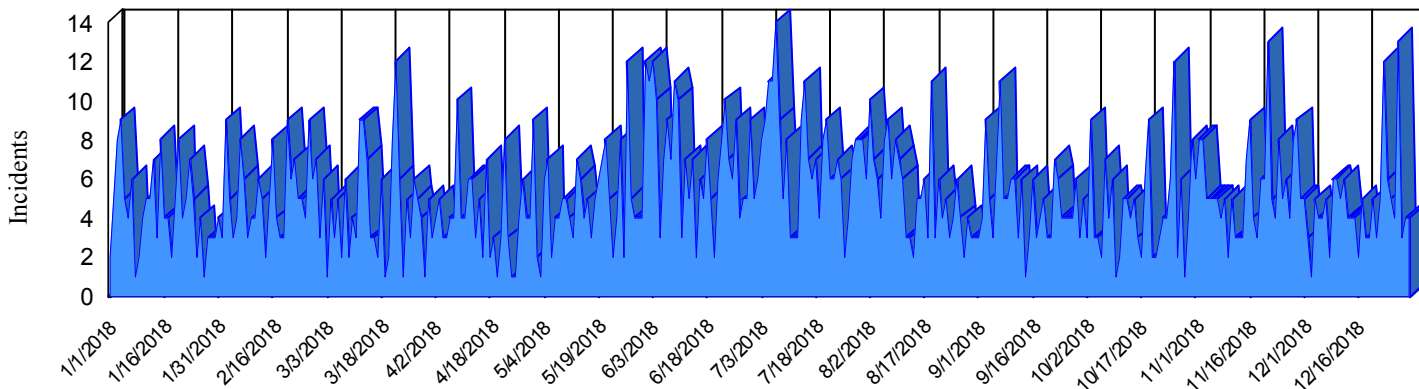

Station Incident Summary

Station **64**

01/01/2018 to 12/31/2018

SLU

Total Calls for this Report 1,863

Incidents by Day

Incidents by Day of the Week

Incidents by Month