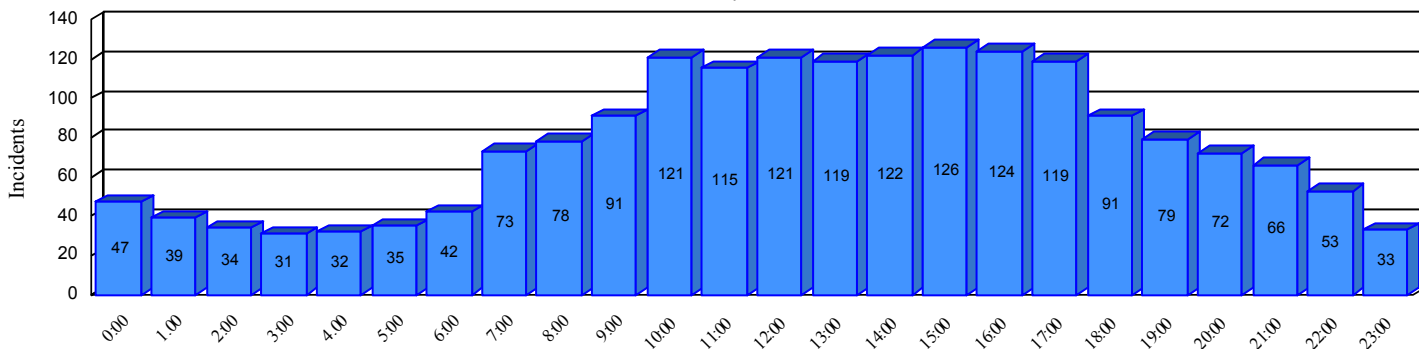

Incidents by Hour