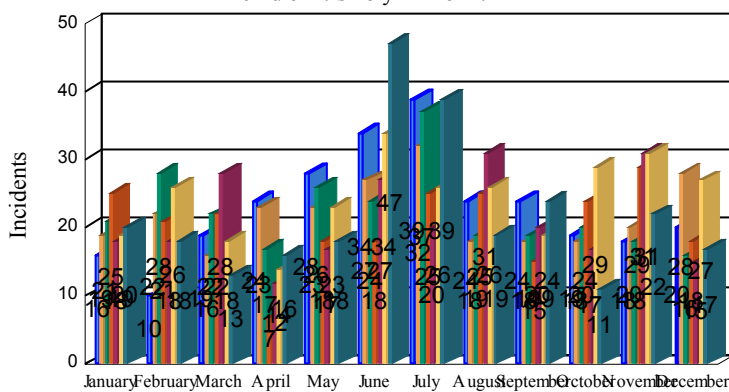

Station Incident Summary

Station **64**

01/01/2018 to 12/31/2018

SLU

Total Calls for this Report 1,863

Incidents by Day

Incidents by Day of the Week

Incidents by Month

Incidents by Hour

The source of this data is submitted by CAL FIRE through the Computer Aided Dispatch (CAD) system. The data is an estimate and may possibly change. Total statistics on this report are not final, and may not match any other fire statistics provided by CAL FIRE / San Luis Obispo County Fire.