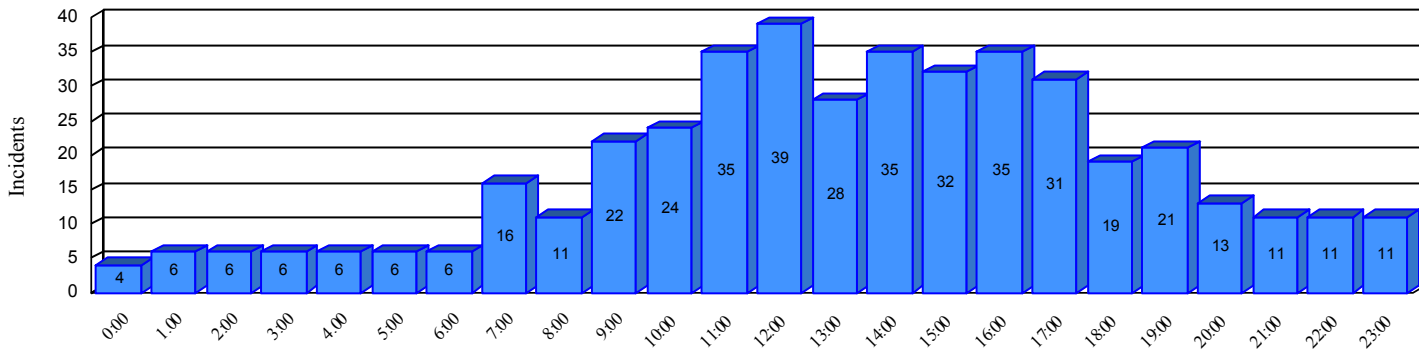

Incidents by Hour