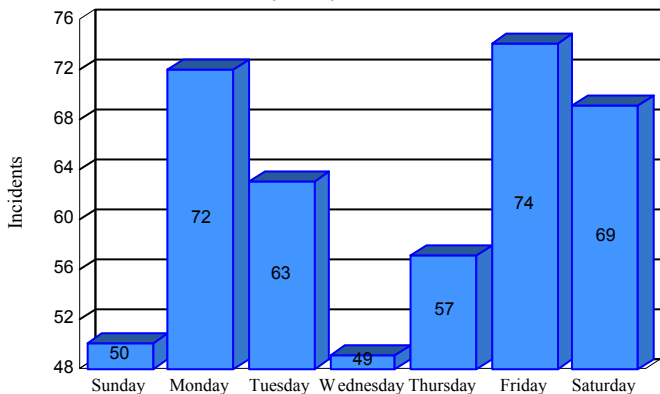

# Station Incident Summary

Station **98**

02/05/2018 to 12/31/2018

**SLU**

**Total Calls for this Report 434**

Incidents by Day

Incidents by Day of the Week

Incidents by Month