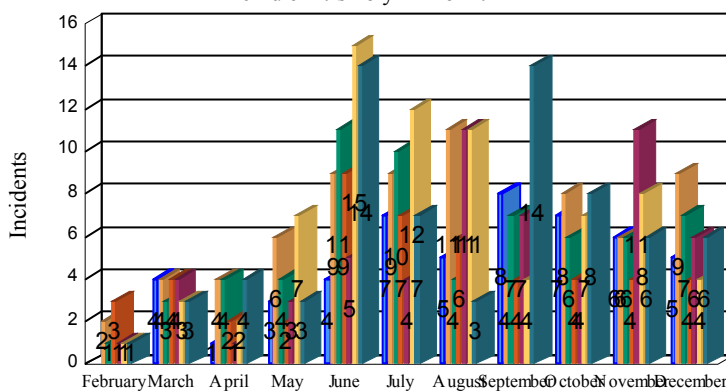

# Station Incident Summary

Station **98**

02/05/2018 to 12/31/2018

**SLU**

**Total Calls for this Report 434**

Incidents by Day

Incidents by Day of the Week

Incidents by Month

Incidents by Hour

The source of this data is submitted by CAL FIRE through the Computer Aided Dispatch (CAD) system. The data is an estimate and may possibly change. Total statistics on this report are not final, and may not match any other fire statistics provided by CAL FIRE / San Luis Obispo County Fire.