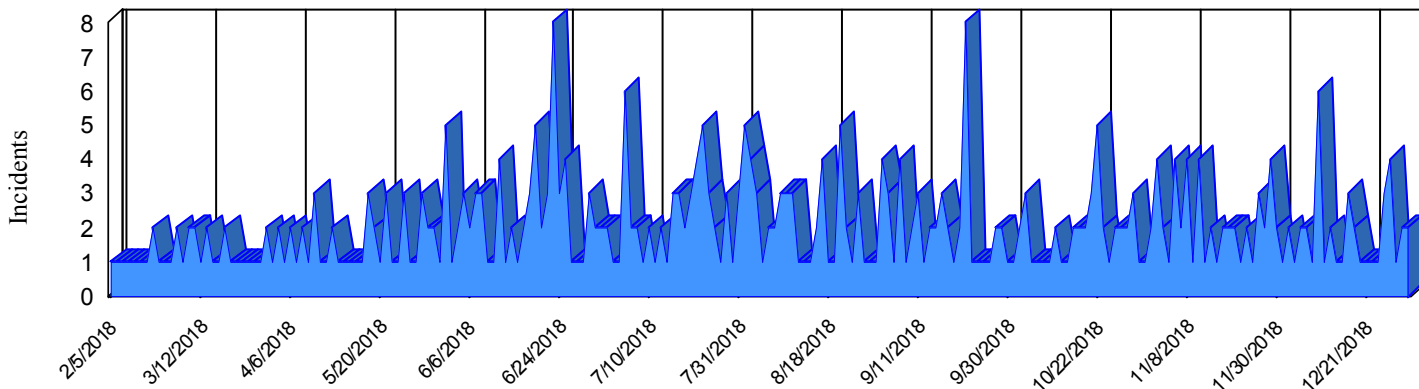

# Station Incident Summary

Station **98**

02/05/2018 to 12/31/2018

**SLU**

**Total Calls for this Report 434**

Incidents by Day

Incidents by Day of the Week

Incidents by Month